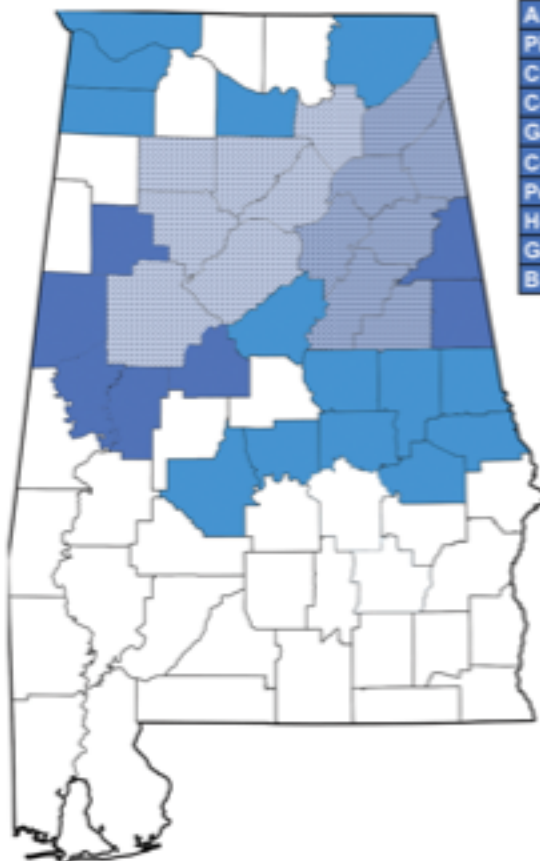

Coverage Map

CABLE ONE

U-verse

Anniston, Jacksonville, Oxford, Saks	24
Piedmont	10
Cleburne County	10
Centre	10
Gaylesville	5
Collinsville	2
Pell City, Alpine, Riverside, Lincoln, Childersburg	224
Hokes Bluff and Southside	10
Gadsden, Rainbow City, Glencoe, Attalla	8
Birmingham Market (U-VERSE)	24

WOTM

Auburn/Opelika, AL	187
Auburn/Chambers	187
Alexander City, AL	21
Coosa County, AL	21
Tuskegee, AL	21
Northport, AL	21
Childersburg, AL	21
Leeds, AL	21
Sylacauga, AL	21
Talladega, AL	21
Westover, AL	21
Jasper, AL	21
Gardendale, AL	21
Centerpoint, AL	21
Fairfield, AL	21
Etowah, AL	21
Albertville, AL	190
Guntersville, AL	190
Scottsboro, AL	190
Decatur, AL	190
Hartselle, AL	190
Russellville, AL	190
Moulton, AL	190

Shared Coverage